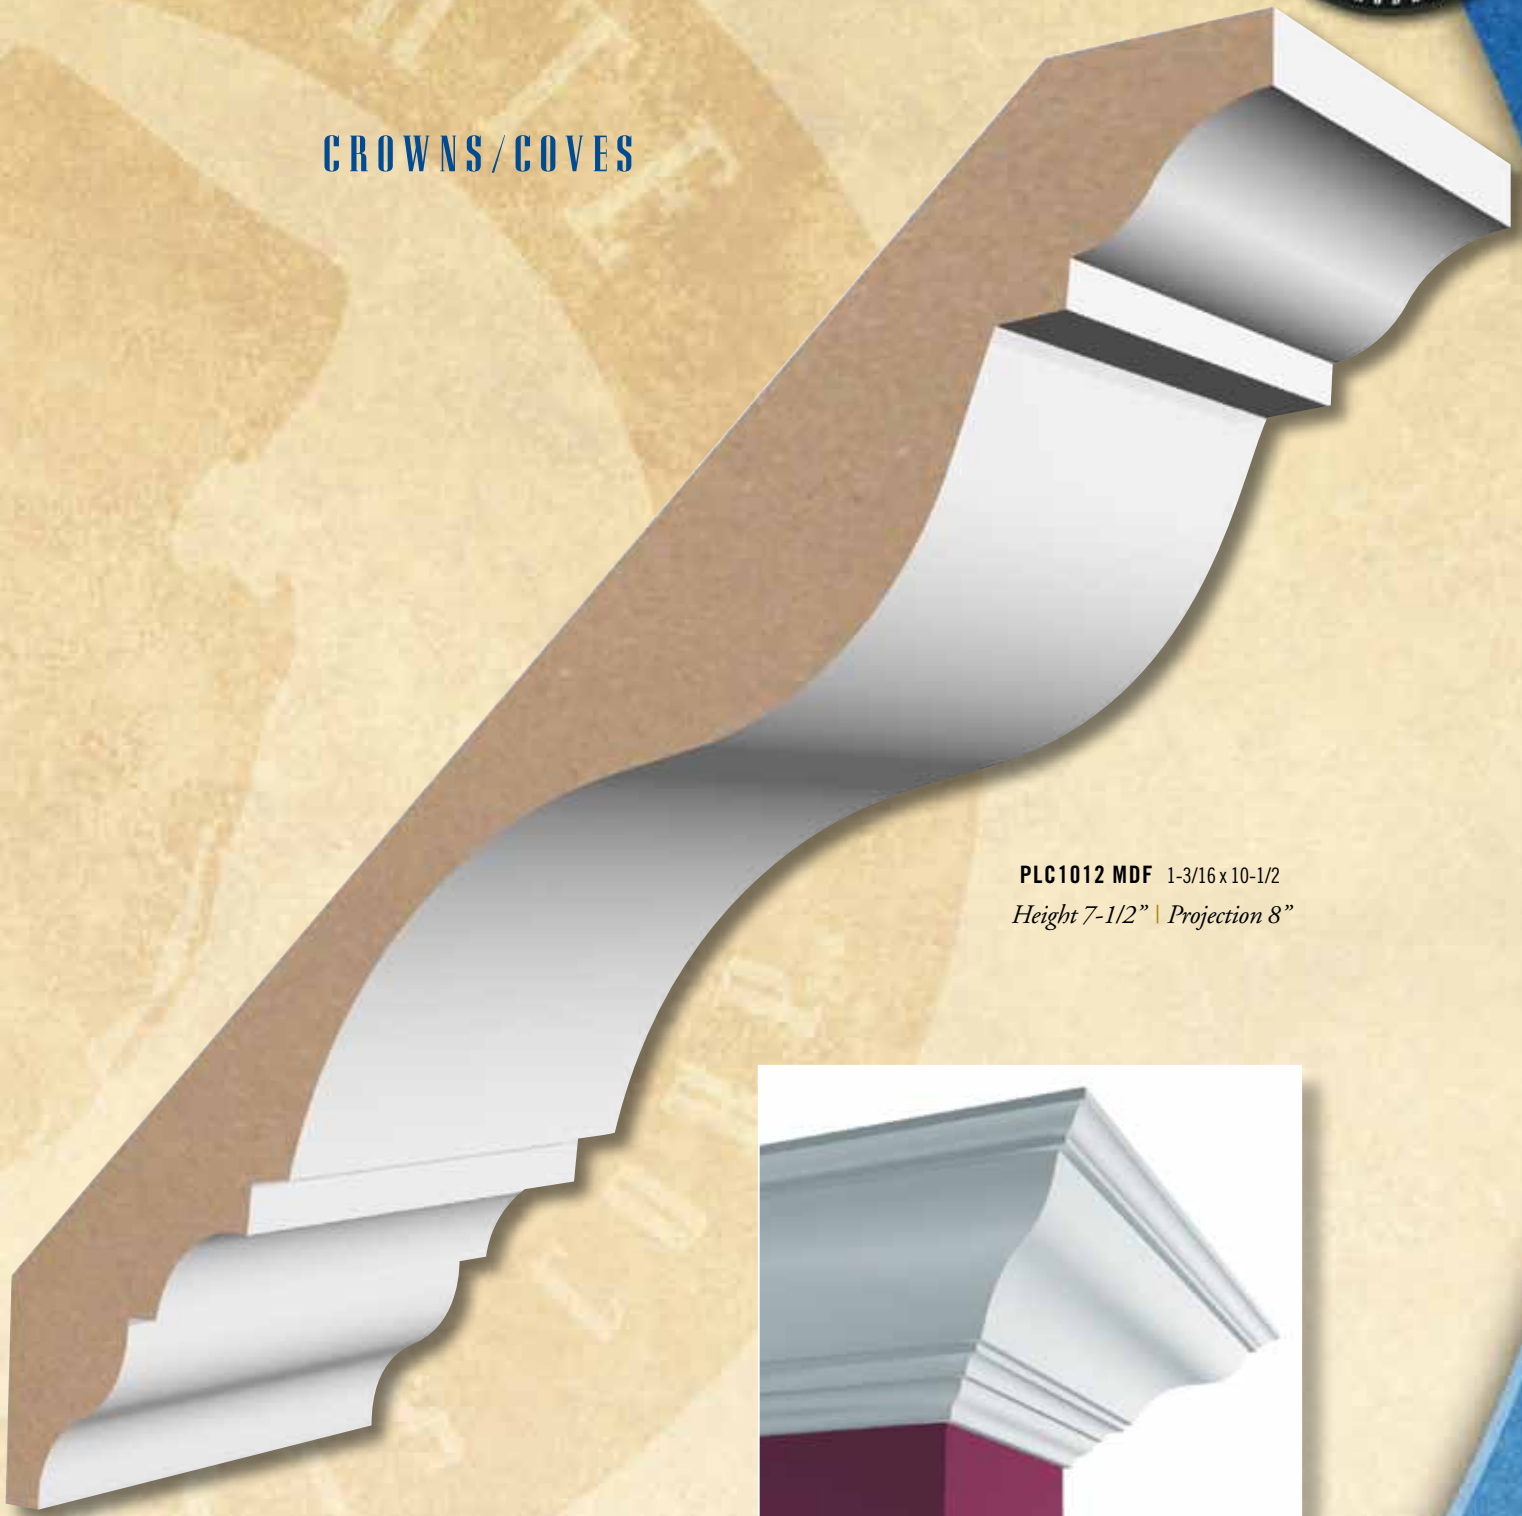

## V-GROOVE

Available in 48" x 96" - 1/2" sheets  
Available in 6" on center

*the*  
**Prestige Line**  
ULTRA LITE MDF MOULDINGS

**CROWNS/COVES**

**PLC1012 MDF** 1-3/16 x 10-1/2  
*Height 7-1/2" | Projection 8"*