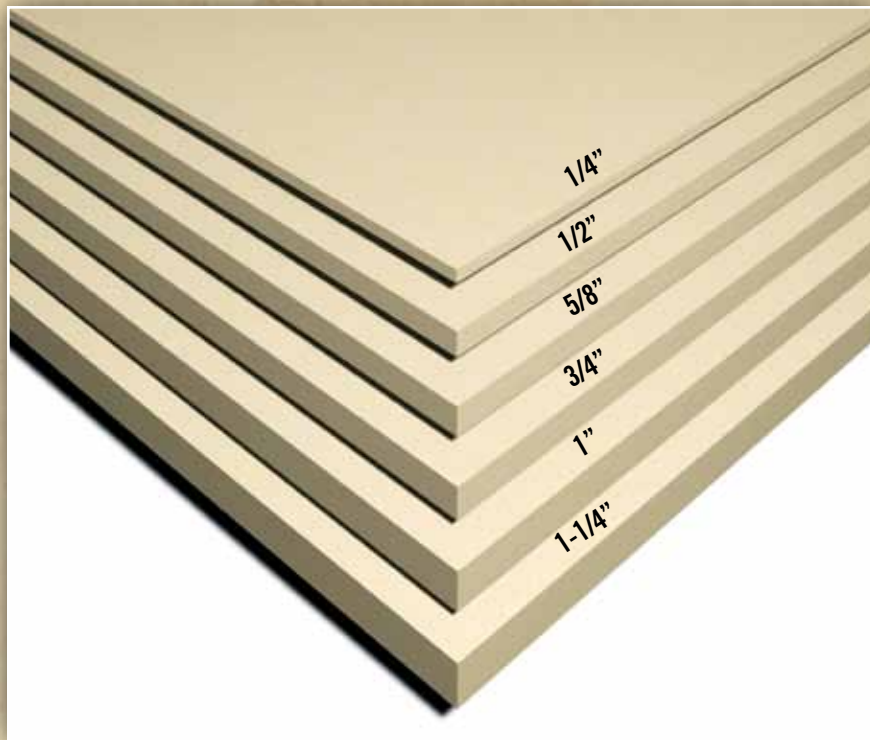

the
Prestige Line
ULTRA LITE MDF MOULDINGS

U L T R A L I T E
M D F S H E E T S

Available in 49" x 97" Sheets in the following thicknesses:

Call for other sizes and availability