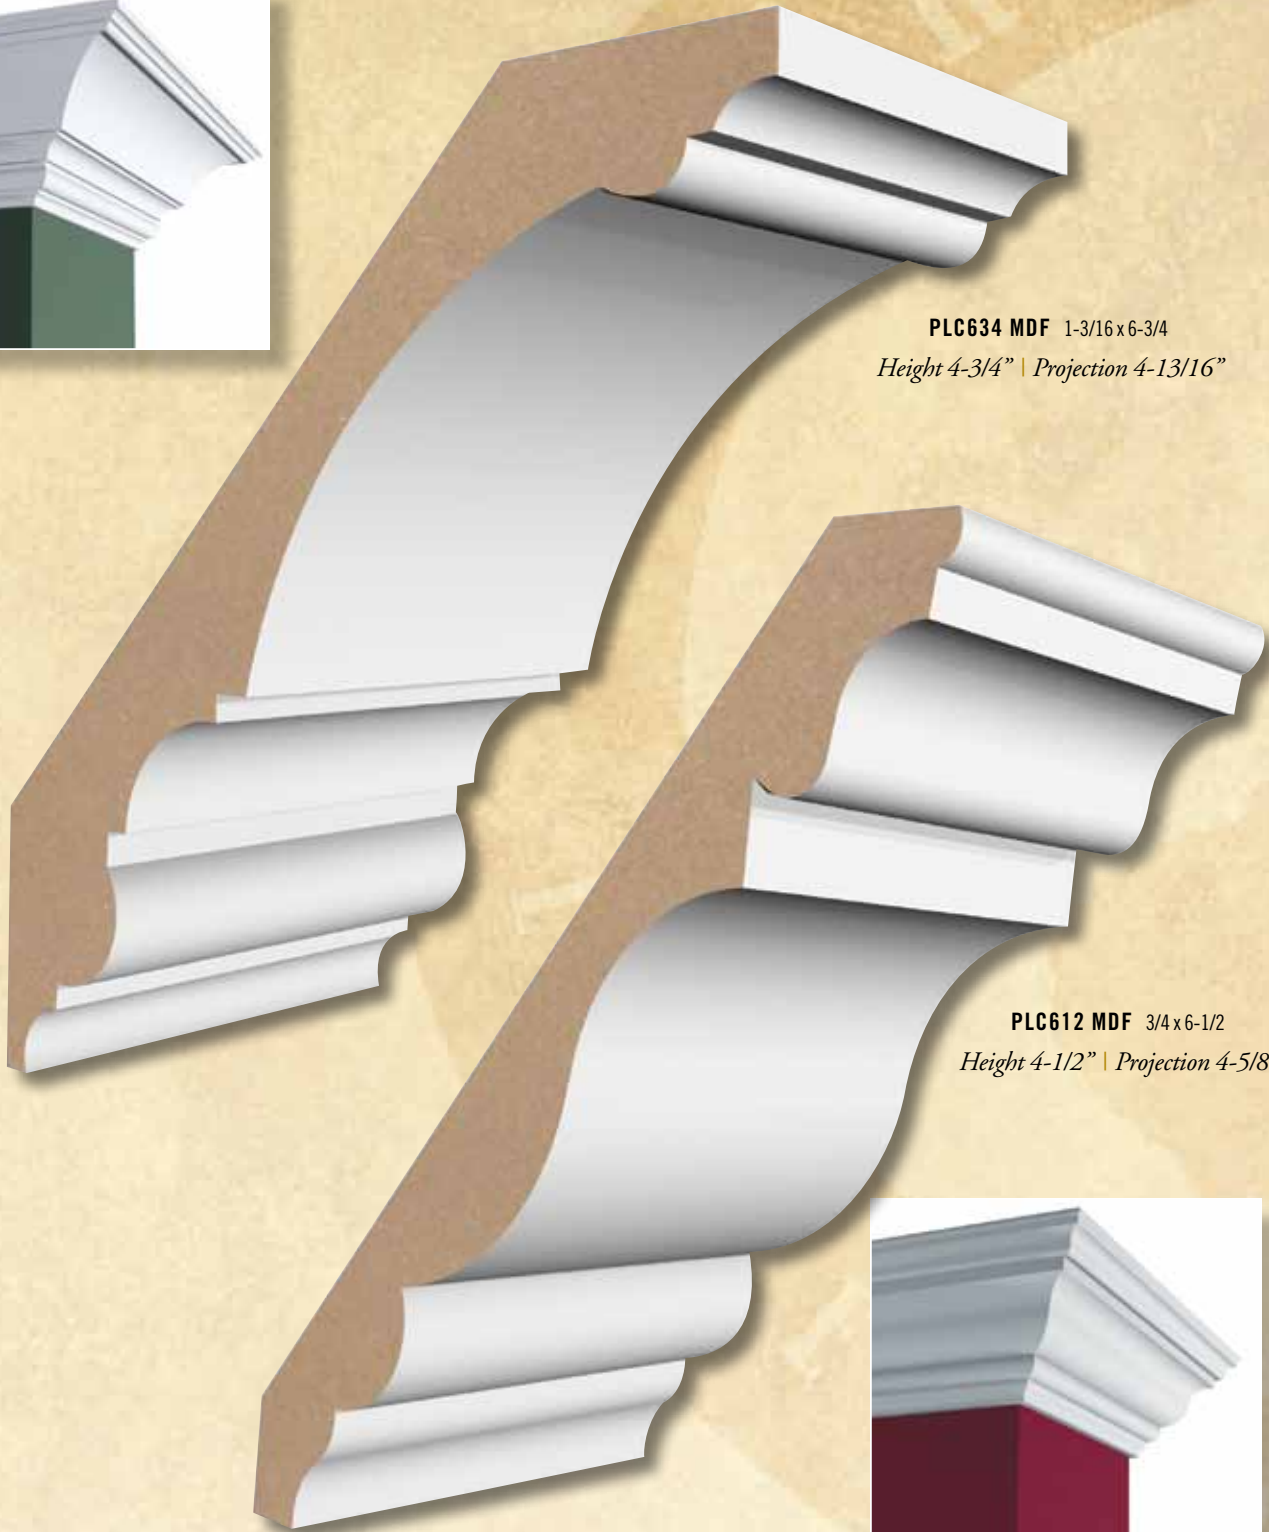

PLC612 MDF

PLC634 MDF 1-3/16 x 6-3/4
Height 4-3/4" | Projection 4-13/16"

PLC612 MDF 3/4 x 6-1/2
Height 4-1/2" | Projection 4-5/8"